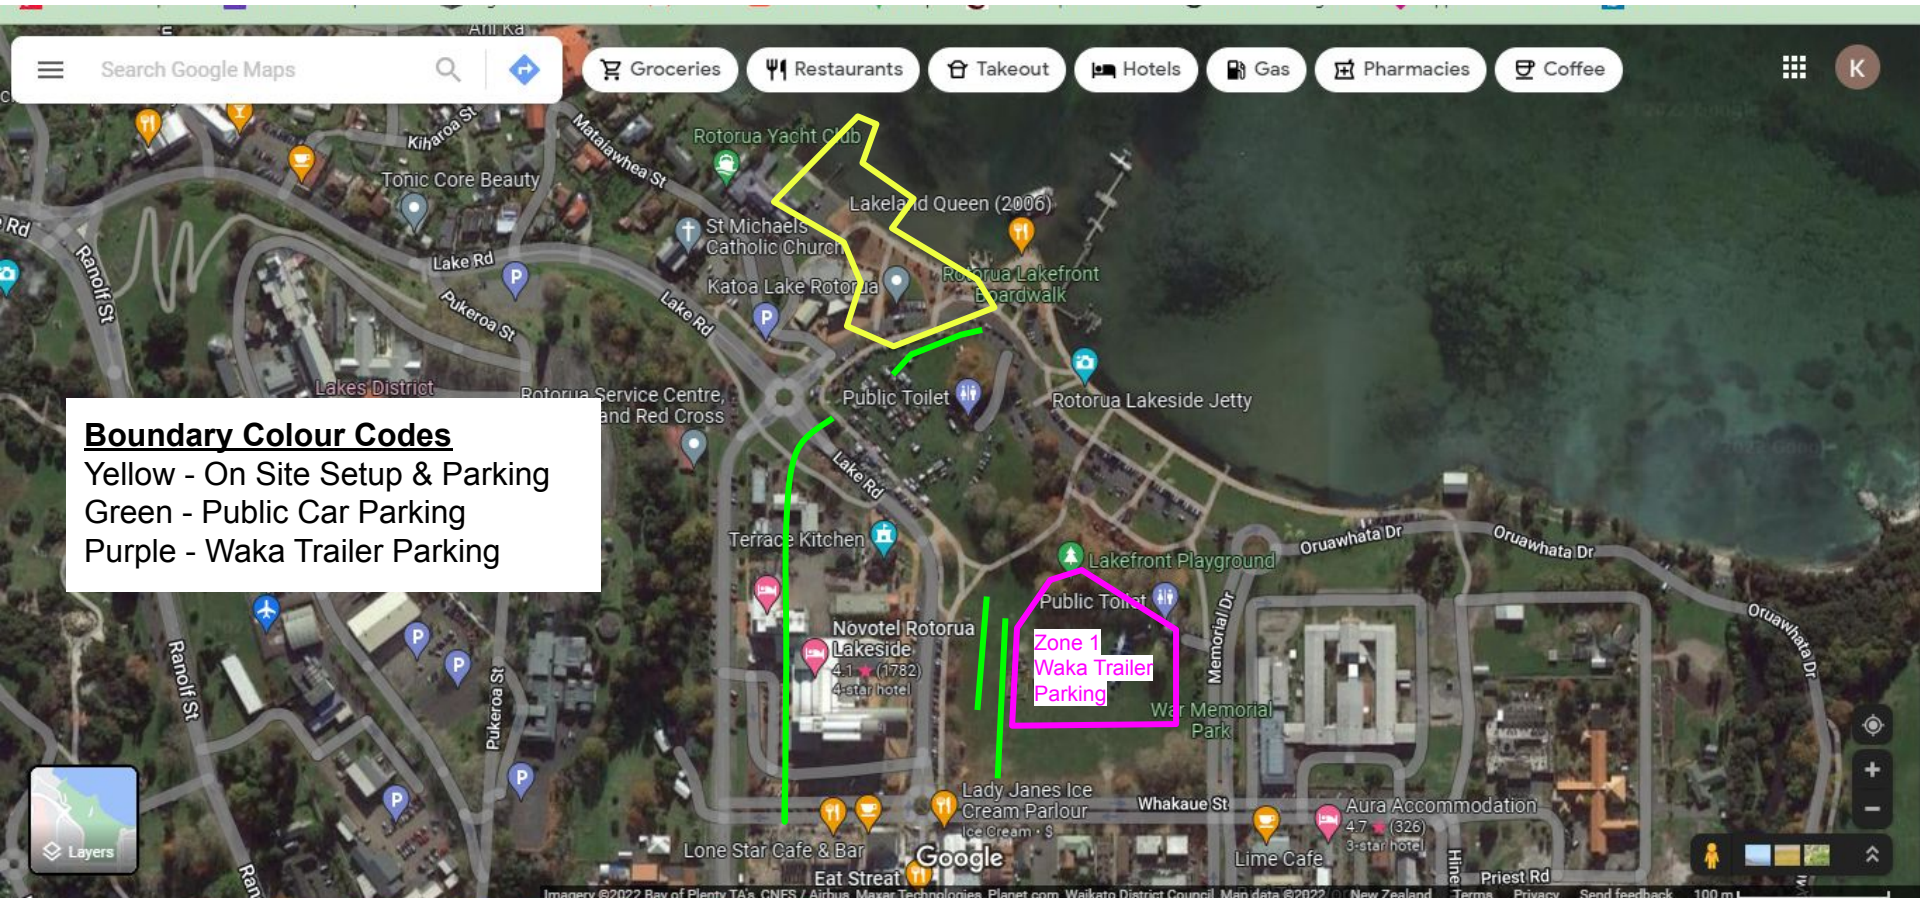

Rotohoe Series - Event 5 - Rotorua Lake Front, On Site Map

Legend - Site - Race 5

-  Registration/ Check In/ First Aid
-  Race brief/ Paddler Kai
-  Toilets & Showers
-  Coffee Vendor

Rotohoe Series 2022

Lake Front - Kouramawhitiwhiti - Parking Map - Event 5

Rotohoe Series 2022

Rotorua Lake Front - Kouramawhitiwhiti - Parking Map 2 - Event 5

Boundary Colour Codes
Yellow - On Site Setup & Parking
Green - Public Car Parking
Purple - Waka Trailer Parking

Zone 1
Waka Trailer
Parking